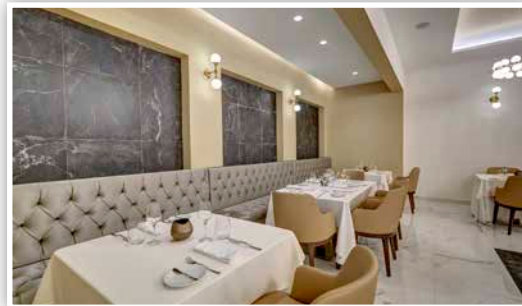

## Private Reception Locations and Capacities

Location fee includes round tables with white linen, white folding chairs, white napkins, and basic silverware

Location	Maximum Seating Capacity	Seating Times	Location Fee	Description
Beach	100 <i>(buffet)</i>	6:00pm	NA	Outdoor
St. George Ballroom	100 plated <i>(without dance floor)</i> 80 plated <i>(with dance floor)</i> 60 buffet <i>(without dance floor)</i>	6:00pm	\$ 1,000	Indoor
Garden	100 <i>(Buffet)</i>	6:00pm	-	Outdoor <i>(Lakeview)</i>
Terrace	50 <i>(Buffet)</i>	6:00pm	-	Outdoor
Grazie	50 <i>(Buffet)</i>	6:00pm	\$1500	Restaurant

## Gourmet Marche

**Semi-Private Reception | Maximum capacity: 40 | Set menu or buffet**

Existing tables and chairs used | Minimal décor can be added at an additional cost

## Ma Maison

**Semi-Private Reception | Maximum capacity: 60 | À la carte**

Existing tables and chairs used | Minimal décor can be added at an additional cost